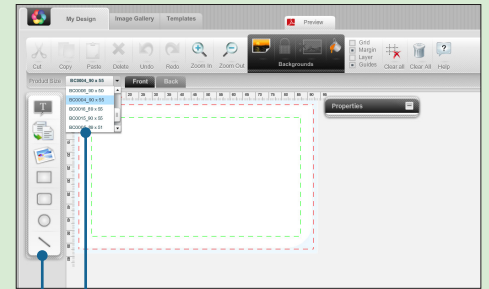

Select design shape

Select You Design It

Switch between die shapes
Customise your own design

BC0003
Size: 50x86mm
Radius: 15mm

BC0004
Size: 55x90mm
Radius: 10mm

BC0005
Size: 51x89mm
Radius: 16mm

BC0006
Size: 50x90mm
Radius: 8mm